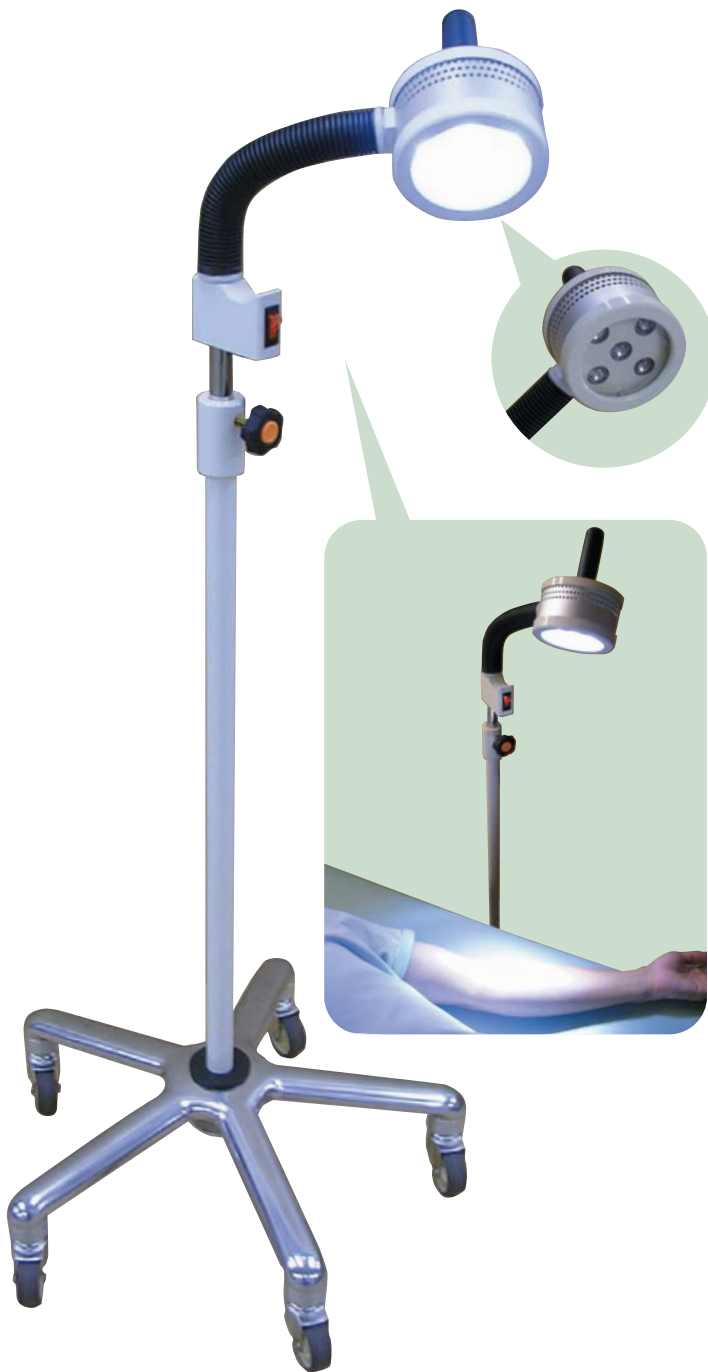

SPOTLIGHT FOR MRI ROOM

Product No. ORM-SP2008

Powerful assistance for the contrast medium injection, etc. as a light source in dimly-lit MRI rooms

Features

- Long life with LED light source
- Employment of a condenser (lamp)
Brightness of 1,200 lx at 60 cm from light source
- Stable stand with 5 legs
(With caster wheels)
- Optional positioning of light source
- Adjustable height of light source
(1,240 mm ~ 1,800 mm)

Specifications

Power supply	AC100V 50/60Hz
Power	15VA
Weight	4.5Kg

* Specifications are subject to change without notice for improvement.